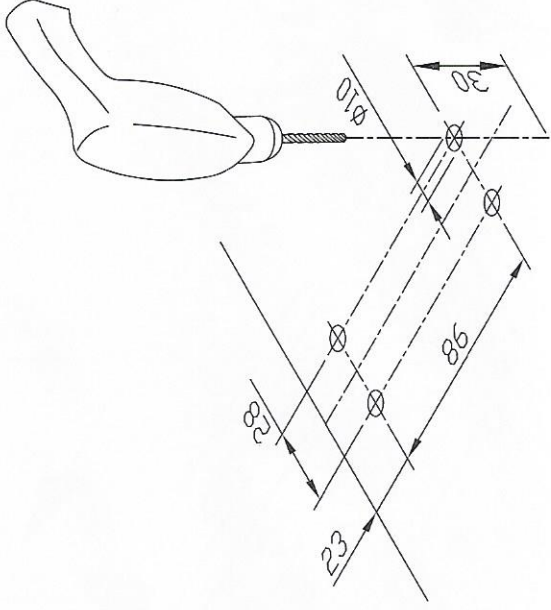

885 CONCEAL FLOOR HINGE INSTALLATION INSTRUCTION

1/2

81

Glass Cutout

Unit : mm

1

Unit : mm

2