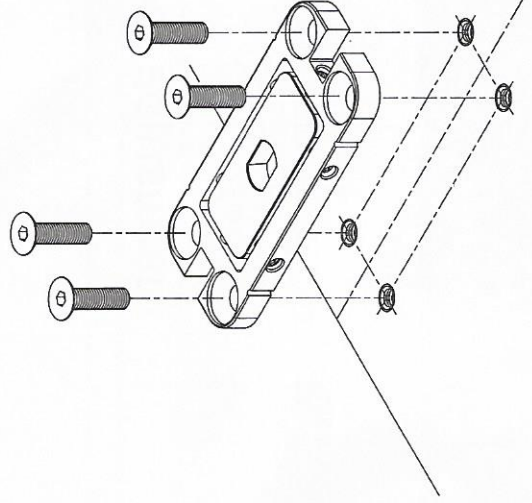

885 CONCEAL FLOOR HINGE INSTALLATION INSTRUCTION

1/2

81

Glass Cutout

Unit : mm

1

Unit : mm

2

3

4