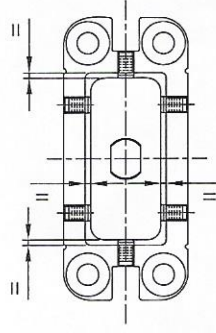

885 CONCEAL FLOOR HINGE INSTALLATION INSTRUCTION

1/2

81

Glass Cutout

Unit : mm

1

Unit : mm

2

3

4