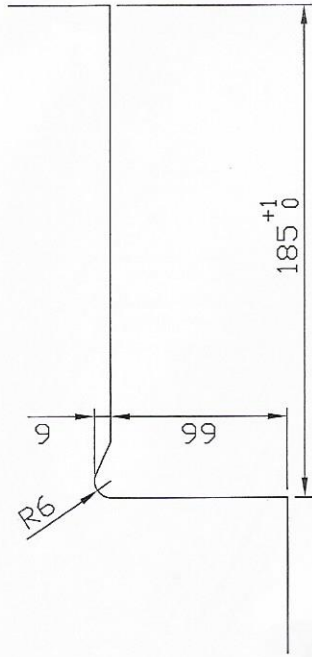

885 CONCEAL FLOOR HINGE INSTALLATION INSTRUCTION

1/2

81

Glass Cutout

Unit : mm

1

Unit : mm

2

3

4