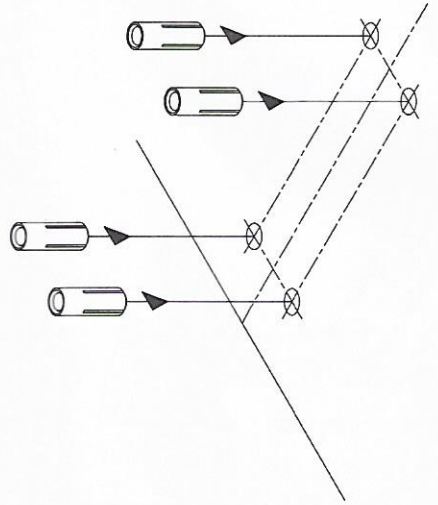

885 CONCEAL FLOOR HINGE INSTALLATION INSTRUCTION

1/2

81

Glass Cutout

Unit : mm

1

Unit : mm

2